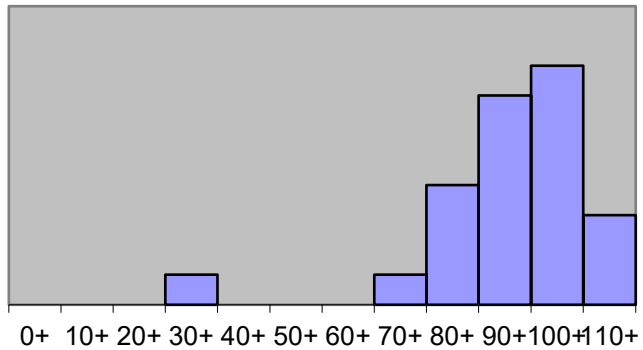

Exam #1 Scores