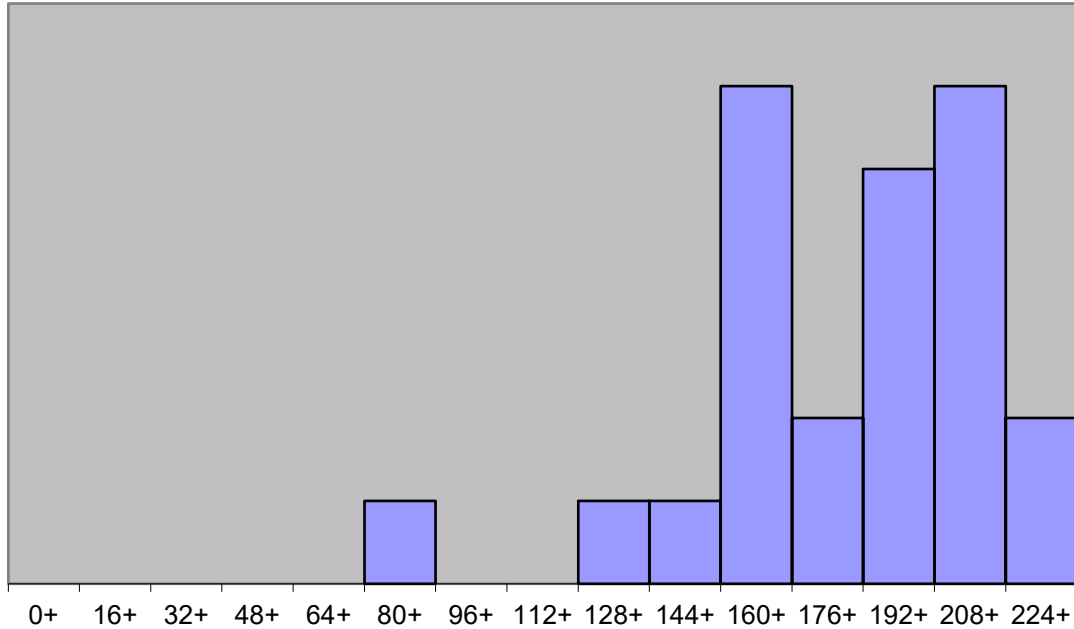

# Total Points, Exams 1+2

**Average: 189**

UQ: 212

**Median: 192**

LQ: 173

### Exam #1 Scores